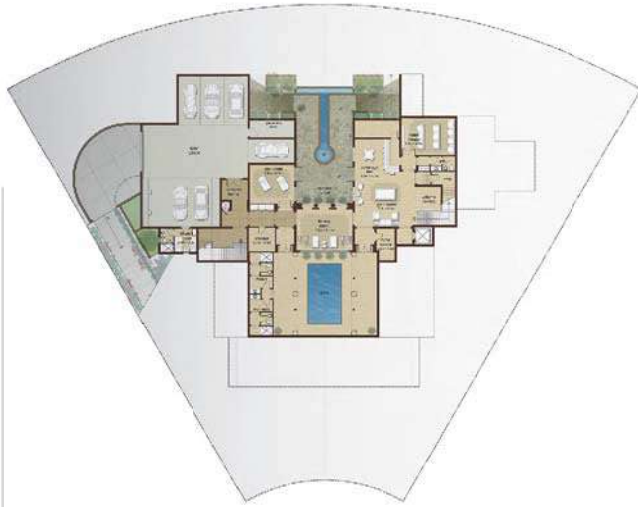

UPPER LEVEL

Type 5 Classic

دبي
DUBAI HILLS

VILLA TYPE 5 Classic

BEDROOMS	7 + 2 Guest Suite
LEVELS	3
TOTAL AREA	28,220 sq.ft

SELECTED CUSTOMERS	2
--------------------	---

دبي
DUBAI HILLS

LOWER LEVEL

ENTRY LEVEL

UPPER LEVEL

Type 5 Modern

دبي
DUBAI HILLS

VILLA TYPE 5 Modern

BEDROOMS	7 + 2 Guest Suite
LEVELS	3
TOTAL AREA	30,649 sq.ft

SELECTED CUSTOMERS	1
--------------------	---

دبي
DUBAI HILLS

LOWER LEVEL

ENTRY LEVEL

UPPER LEVEL

Type 6 Mediterranean

دبي
DUBAI HILLS

VILLA TYPE 6
Mediterranean

BEDROOMS	8 + 2 Guest Suite
LEVELS	3
TOTAL AREA	28,428 sq.ft

SELECTED CUSTOMERS	2
--------------------	---

دبي
DUBAI HILLS

LOWER LEVEL

ENTRY LEVEL

UPPER LEVEL

Type 6 Modern

دبي
DUBAI HILLS

VILLA TYPE 6 Modern

BEDROOMS	8 + 2 Guest Suite
LEVELS	3
TOTAL AREA	33,893 sq.ft