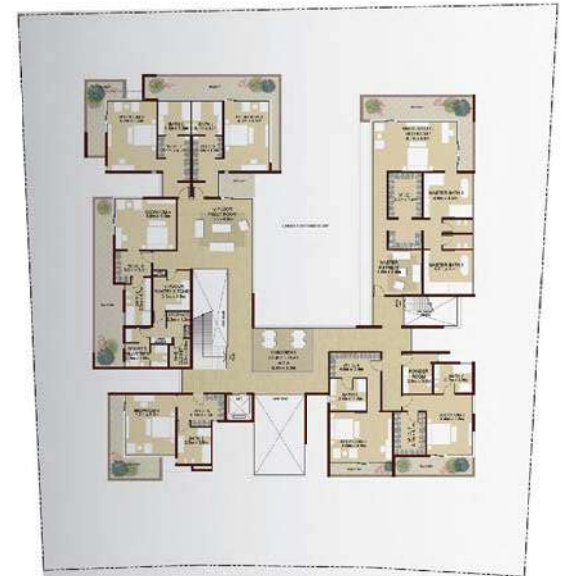

UPPER LEVEL

Type 1 Modern

دبي
DUBAI HILLS

VILLA TYPE 1 Modern

BEDROOMS	6 + Guest Suite
LEVELS	3
TOTAL AREA	22,656 sq.ft

SELECTED CUSTOMERS	2
--------------------	---

دبي
DUBAI HILLS

LOWER LEVEL

VILLA TYPE 4
Contemporary

BEDROOMS	7 + Guest Suite
LEVELS	3
TOTAL AREA	31,164 sq.ft

SELECTED CUSTOMERS	8
--------------------	---

دبي دبل
DUBAI HILLS

LOWER LEVEL

ENTRY LEVEL

UPPER LEVEL

Type 4 Mediterranean

دبي هيلز
DUBAI HILLS

VILLA TYPE 4
Mediterranean

BEDROOMS	7 + Guest Suite
LEVELS	3
TOTAL AREA	29,773 sq.ft

SELECTED CUSTOMERS	3
--------------------	---

دبي
DUBAI HILLS

LOWER LEVEL

ENTRY LEVEL

UPPER LEVEL

Type 4 Modern

دبي
DUBAI HILLS

VILLA TYPE 4 Modern

BEDROOMS	7 + Guest Suite
LEVELS	3
TOTAL AREA	31,977 sq.ft

SELECTED CUSTOMERS	2
--------------------	---

دبي
DUBAI HILLS

LOWER LEVEL

ENTRY LEVEL