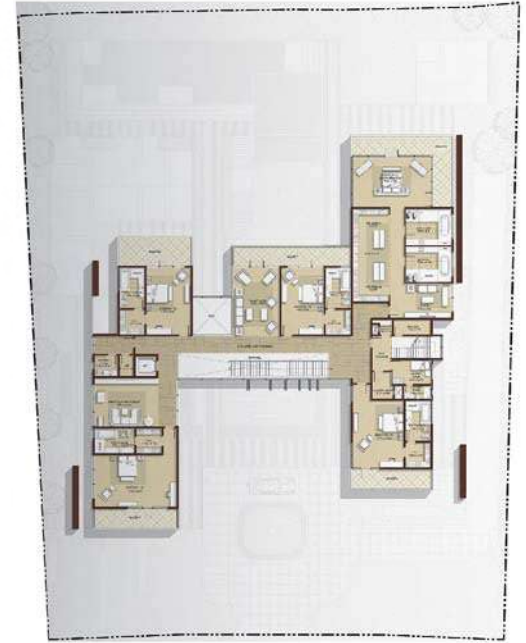

دبي
DUBAI HILLS

LOWER LEVEL

ENTRY LEVEL

UPPER LEVEL

Type 3 Contemporary Arabesque

دبي
DUBAI HILLS

VILLA TYPE 3
Contemporary Arabesque

BEDROOMS	6 + Guest Suite
LEVELS	3
TOTAL AREA	21,581 sq.ft

SELECTED CUSTOMERS	1
--------------------	---

دبي
DUBAI HILLS

LOWER LEVEL

ENTRY LEVEL

UPPER LEVEL

Type 3 Modern

دبي هيلز
DUBAI HILLS

VILLA TYPE 3 Modern

BEDROOMS	6 + Guest Suite
LEVELS	3
TOTAL AREA	24,931 sq.ft

SELECTED CUSTOMERS	3
--------------------	---

دبي
DUBAI HILLS

LOWER LEVEL

ENTRY LEVEL

UPPER LEVEL

Type 4 Contemporary

دبي
DUBAI HILLS

VILLA TYPE 4
Contemporary

BEDROOMS	7 + Guest Suite
LEVELS	3
TOTAL AREA	31,164 sq.ft

SELECTED CUSTOMERS	8
--------------------	---

دبي دبل
DUBAI HILLS

LOWER LEVEL

ENTRY LEVEL

UPPER LEVEL

Type 4 Mediterranean