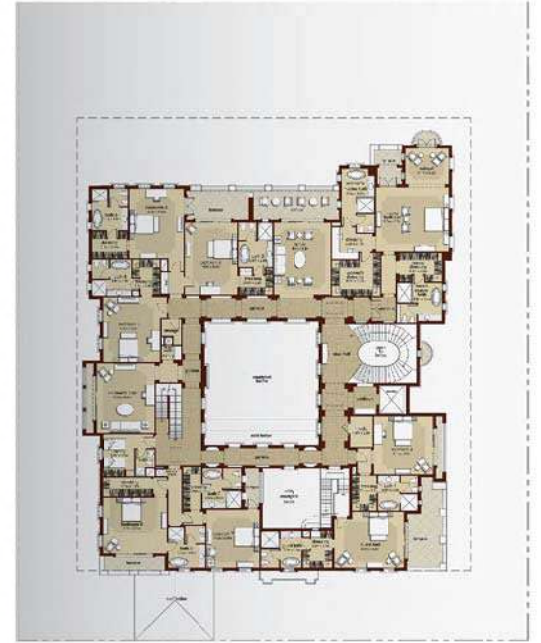

BEDROOMS	6 + Guest Suite
LEVELS	3
TOTAL AREA	24,931 sq.ft

SELECTED CUSTOMERS	3
--------------------	---

دبي
DUBAI HILLS

LOWER LEVEL

ENTRY LEVEL

UPPER LEVEL

Type 4 Contemporary

دبي
DUBAI HILLS

VILLA TYPE 4
Contemporary

BEDROOMS	7 + Guest Suite
LEVELS	3
TOTAL AREA	31,164 sq.ft

SELECTED CUSTOMERS	8
--------------------	---

دبي دبل
DUBAI HILLS

LOWER LEVEL

ENTRY LEVEL

UPPER LEVEL

Type 4 Mediterranean

دبي هيلز
DUBAI HILLS

VILLA TYPE 4
Mediterranean

BEDROOMS	7 + Guest Suite
LEVELS	3
TOTAL AREA	29,773 sq.ft

SELECTED CUSTOMERS	3
--------------------	---

دبي
DUBAI HILLS

LOWER LEVEL

ENTRY LEVEL

UPPER LEVEL

Type 4 Modern

دبي
DUBAI HILLS

VILLA TYPE 4 Modern

BEDROOMS	7 + Guest Suite
LEVELS	3
TOTAL AREA	31,977 sq.ft

SELECTED CUSTOMERS	2
--------------------	---

دبي
DUBAI HILLS

LOWER LEVEL

ENTRY LEVEL