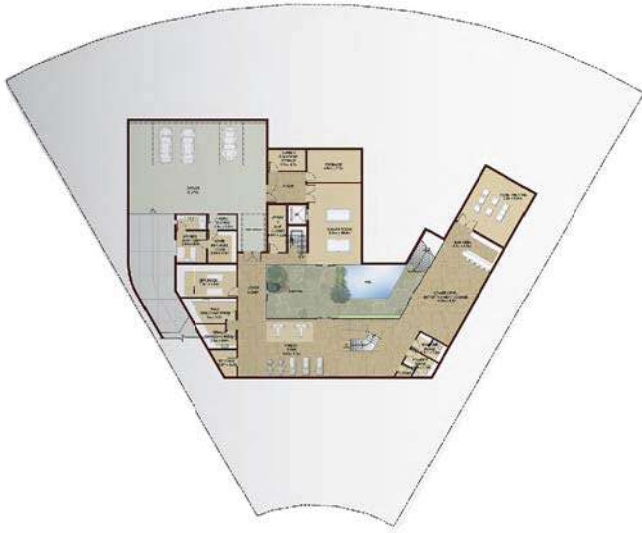

Type 4 Modern

دبي
DUBAI HILLS

VILLA TYPE 4 Modern

BEDROOMS	7 + Guest Suite
LEVELS	3
TOTAL AREA	31,977 sq.ft

SELECTED CUSTOMERS	2
--------------------	---

دبي
DUBAI HILLS

LOWER LEVEL

ENTRY LEVEL

UPPER LEVEL

Type 5 Classic

دبي
DUBAI HILLS

VILLA TYPE 5 Classic

BEDROOMS	7 + 2 Guest Suite
LEVELS	3
TOTAL AREA	28,220 sq.ft

SELECTED CUSTOMERS	2
--------------------	---

دبي
DUBAI HILLS

LOWER LEVEL

ENTRY LEVEL

UPPER LEVEL

Type 5 Modern

دبي
DUBAI HILLS

VILLA TYPE 5 Modern

BEDROOMS	7 + 2 Guest Suite
LEVELS	3
TOTAL AREA	30,649 sq.ft

SELECTED CUSTOMERS	1
--------------------	---

دبي
DUBAI HILLS

LOWER LEVEL

ENTRY LEVEL

UPPER LEVEL

Type 6 Mediterranean

دبي
DUBAI HILLS

VILLA TYPE 6
Mediterranean

BEDROOMS	8 + 2 Guest Suite
LEVELS	3
TOTAL AREA	28,428 sq.ft

SELECTED CUSTOMERS	2
--------------------	---