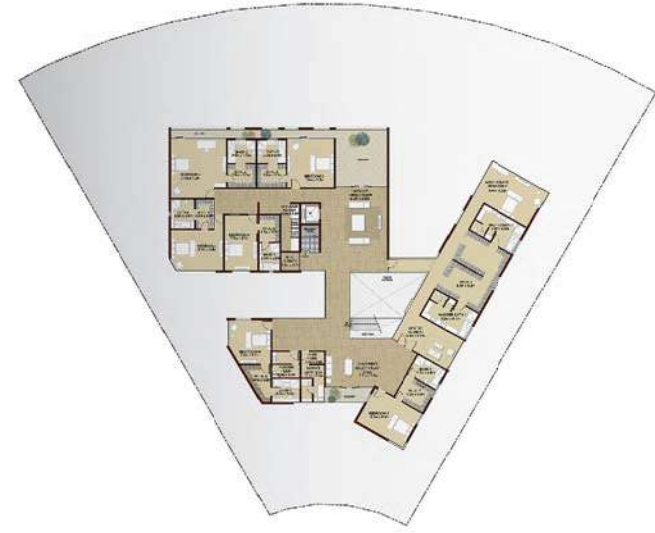

Type 4 Modern

دبي
DUBAI HILLS

VILLA TYPE 4 Modern

BEDROOMS	7 + Guest Suite
LEVELS	3
TOTAL AREA	31,977 sq.ft

SELECTED CUSTOMERS	2
--------------------	---

دبي
DUBAI HILLS

LOWER LEVEL

ENTRY LEVEL

UPPER LEVEL

Type 5 Classic

دبي
DUBAI HILLS

VILLA TYPE 5 Classic

BEDROOMS	7 + 2 Guest Suite
LEVELS	3
TOTAL AREA	28,220 sq.ft

SELECTED CUSTOMERS	2
--------------------	---

دبي
DUBAI HILLS

LOWER LEVEL

ENTRY LEVEL

UPPER LEVEL

Type 5 Modern

دبي
DUBAI HILLS

VILLA TYPE 5 Modern

BEDROOMS	7 + 2 Guest Suite
LEVELS	3
TOTAL AREA	30,649 sq.ft

SELECTED CUSTOMERS	1
--------------------	---

دبي
DUBAI HILLS

LOWER LEVEL

ENTRY LEVEL

UPPER LEVEL

Type 6 Mediterranean

دبي
DUBAI HILLS

VILLA TYPE 6
Mediterranean

BEDROOMS	8 + 2 Guest Suite
LEVELS	3
TOTAL AREA	28,428 sq.ft

SELECTED CUSTOMERS	2
--------------------	---