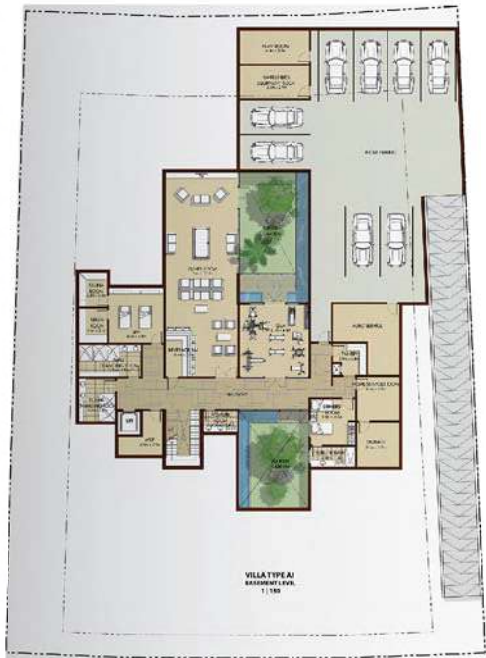

Type 1 Contemporary

دبي هيلز
DUBAI HILLS

VILLA TYPE 1
Contemporary

BEDROOMS	6 + Guest Suite
LEVELS	3
TOTAL AREA	20,311 sq.ft

SELECTED CUSTOMERS	4
--------------------	---

دبي هيلز
DUBAI HILLS

LOWER LEVEL

ENTRY LEVEL

UPPER LEVEL

Type 1 Modern

دبي
DUBAI HILLS

VILLA TYPE 1 Modern

BEDROOMS	6 + Guest Suite
LEVELS	3
TOTAL AREA	22,656 sq.ft

SELECTED CUSTOMERS	2
--------------------	---

دبي
DUBAI HILLS

LOWER LEVEL

ENTRY LEVEL

UPPER LEVEL

Type 2 Classic

دبي هيلز
DUBAI HILLS

VILLA TYPE 2 Classic

BEDROOMS	6 + Guest Suite
LEVELS	3
TOTAL AREA	22,699 sq.ft

SELECTED CUSTOMERS	2
--------------------	---

دبي هيلز
DUBAI HILLS

LOWER LEVEL

ENTRY LEVEL

UPPER LEVEL

Type 2 Modern

دبي هيلز
DUBAI HILLS

VILLA TYPE 2 Modern

BEDROOMS	6 + Guest Suite
LEVELS	3
TOTAL AREA	22,432 sq.ft

SELECTED CUSTOMERS	2
--------------------	---