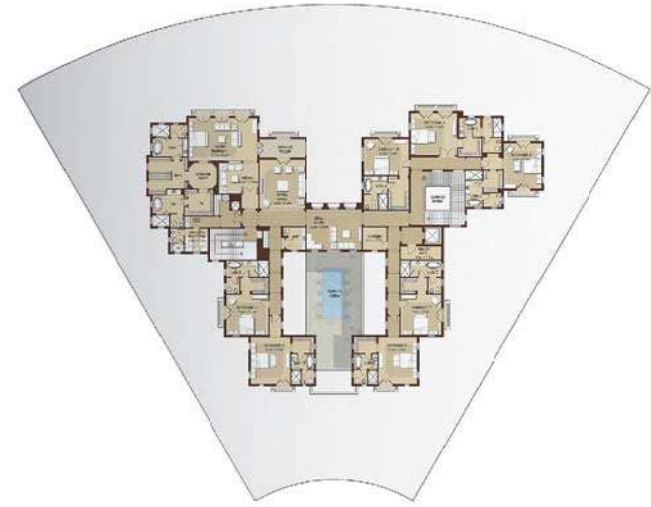

ENTRY LEVEL

UPPER LEVEL

Type 5 Modern

دبي
DUBAI HILLS

VILLA TYPE 5 Modern

BEDROOMS	7 + 2 Guest Suite
LEVELS	3
TOTAL AREA	30,649 sq.ft

SELECTED CUSTOMERS	1
--------------------	---

دبي
DUBAI HILLS

LOWER LEVEL

ENTRY LEVEL

UPPER LEVEL

Type 6 Mediterranean

دبي
DUBAI HILLS

VILLA TYPE 6
Mediterranean

BEDROOMS	8 + 2 Guest Suite
LEVELS	3
TOTAL AREA	28,428 sq.ft

SELECTED CUSTOMERS	2
--------------------	---

دبي
DUBAI HILLS

LOWER LEVEL

ENTRY LEVEL

UPPER LEVEL

Type 6 Modern

دبي
DUBAI HILLS

VILLA TYPE 6 Modern

BEDROOMS	8 + 2 Guest Suite
LEVELS	3
TOTAL AREA	33,893 sq.ft