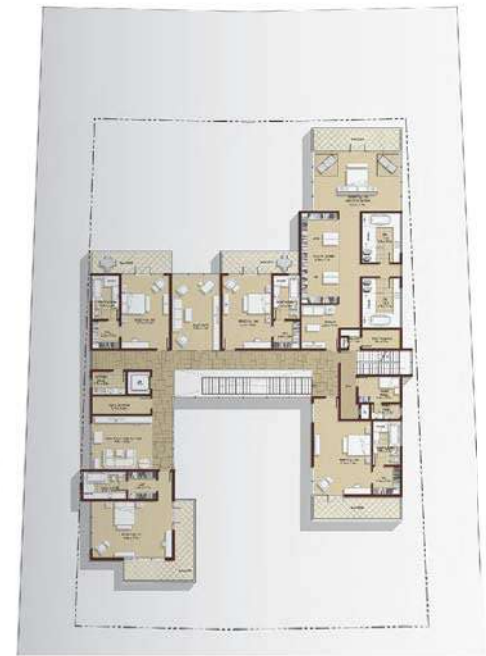

Type 1 Contemporary

دبي هيلز
DUBAI HILLS

VILLA TYPE 1
Contemporary

BEDROOMS	6 + Guest Suite
LEVELS	3
TOTAL AREA	20,311 sq.ft

SELECTED CUSTOMERS	4
--------------------	---

دبي هيلز
DUBAI HILLS

LOWER LEVEL

ENTRY LEVEL

UPPER LEVEL

Type 1 Modern

دبي
DUBAI HILLS

VILLA TYPE 1 Modern

BEDROOMS	6 + Guest Suite
LEVELS	3
TOTAL AREA	22,656 sq.ft

SELECTED CUSTOMERS	2
--------------------	---

دبي
DUBAI HILLS

LOWER LEVEL

ENTRY LEVEL

UPPER LEVEL

Type 2 Classic

دبي هيلز
DUBAI HILLS

VILLA TYPE 2 Classic

BEDROOMS	6 + Guest Suite
LEVELS	3
TOTAL AREA	22,699 sq.ft

SELECTED CUSTOMERS	2
--------------------	---

دبي هيلز
DUBAI HILLS

LOWER LEVEL

ENTRY LEVEL

UPPER LEVEL

Type 2 Modern

دبي هيلز
DUBAI HILLS

VILLA TYPE 2 Modern

BEDROOMS	6 + Guest Suite
LEVELS	3
TOTAL AREA	22,432 sq.ft

SELECTED CUSTOMERS	2
--------------------	---