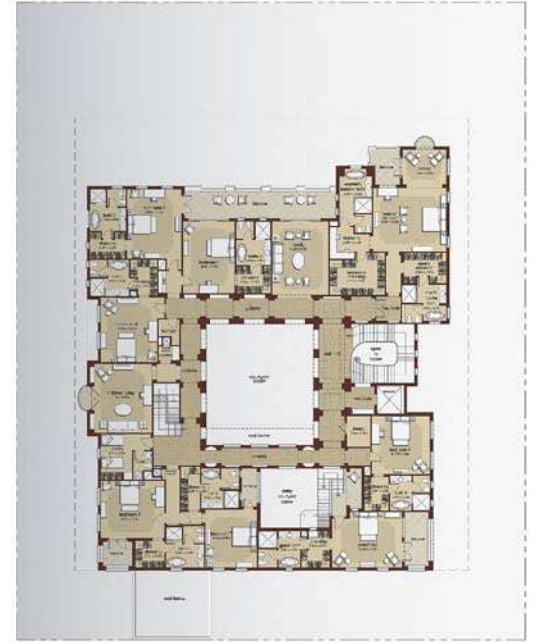

BEDROOMS	6 + Guest Suite
LEVELS	3
TOTAL AREA	24,931 sq.ft

SELECTED CUSTOMERS	3
--------------------	---

دبي
DUBAI HILLS

LOWER LEVEL

ENTRY LEVEL

UPPER LEVEL

Type 4 Contemporary

دبي
DUBAI HILLS

VILLA TYPE 4
Contemporary

BEDROOMS	7 + Guest Suite
LEVELS	3
TOTAL AREA	31,164 sq.ft

SELECTED CUSTOMERS	8
--------------------	---

دبي دبل
DUBAI HILLS

LOWER LEVEL

ENTRY LEVEL

UPPER LEVEL

Type 4 Mediterranean

دبي هيلز
DUBAI HILLS

VILLA TYPE 4
Mediterranean

BEDROOMS	7 + Guest Suite
LEVELS	3
TOTAL AREA	29,773 sq.ft

SELECTED CUSTOMERS	3
--------------------	---

دبي
DUBAI HILLS

LOWER LEVEL

ENTRY LEVEL

UPPER LEVEL