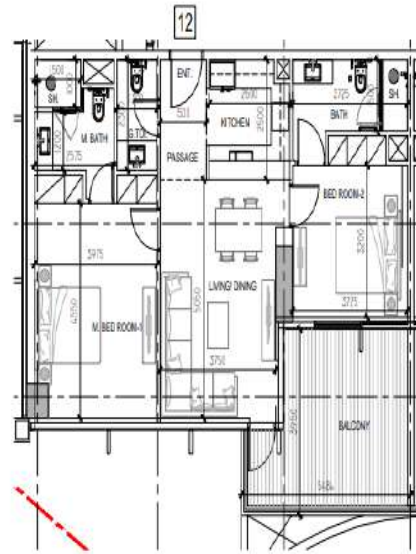

2ND FLOOR
KEY PLAN

APARTMENT - 1 BED ROOM-TYPE 1B-E

	SQ.MT	SQ.FT.
UNIT AREA	60.31	655.44
BALCONY AREA	10.44	113.99
TOTAL AREA	71.37	769.23

2ND FLOOR
KEY PLAN

APARTMENT - 1 BED ROOM-TYPE 1B-D

	SQ.MT	SQ.FT.
UNIT AREA	69.75	750.79
BALCONY AREA	13.21	142.84
TOTAL AREA	83.02	893.63

2ND FLOOR
KEY PLAN

LAYOUTS

DAMAC

BRANDED BY
ZUHAIR MURAD

APARTMENT - 2 BED ROOM - TYPE 2B -A3

	SQ.MT.	SQ.FT.
UNIT AREA	17.05	182.39
BALCONY AREA	0.59	200.10
TOTAL AREA	180.14	1142.48

APARTMENT - 2 BED ROOM - TYPE 2B -A2