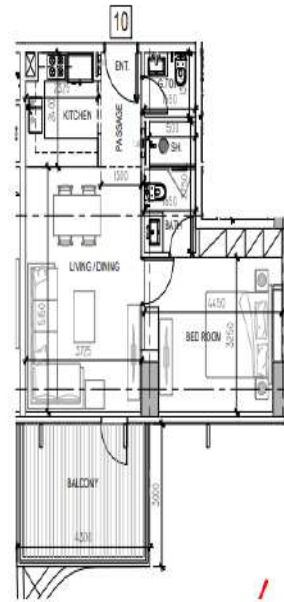

APARTMENT - 2 BED ROOM - TYPE 2B-4S

	SQ.MT.	SQ.FT.
UNIT AREA	88.51	952.72
TERRACE AREA	11.58	125.31
TOTAL AREA	100.17	1078.23

LAYOUTS

DAMAC

BRANDED BY
ZUHAIR MURAD

APARTMENT - 1 BED ROOM-TYPE 1B-F

	SQ.MT	SQ.FT.
UNIT AREA	69.59	698.12
BALCONY AREA	12.20	131.32
TOTAL AREA	81.79	740.44

2ND FLOOR
KEY PLAN

APARTMENT - 1 BED ROOM-TYPE 1B-E

	SQ.MT	SQ.FT.
UNIT AREA	60.31	655.44
BALCONY AREA	10.44	113.99
TOTAL AREA	71.37	769.23

2ND FLOOR
KEY PLAN

APARTMENT - 1 BED ROOM-TYPE 1B-D

	SQ.MT	SQ.FT.
UNIT AREA	69.75	750.79
BALCONY AREA	13.21	142.84
TOTAL AREA	83.02	893.63

2ND FLOOR
KEY PLAN

LAYOUTS

DAMAC

BRANDED BY
ZUHAIR MURAD

APARTMENT - 2 BED ROOM - TYPE 2B -A3

	SQ.MT.	SQ.FT.
UNIT AREA	17.05	182.39
BALCONY AREA	0.59	200.10
TOTAL AREA	180.14	1142.48

APARTMENT - 2 BED ROOM - TYPE 2B -A2