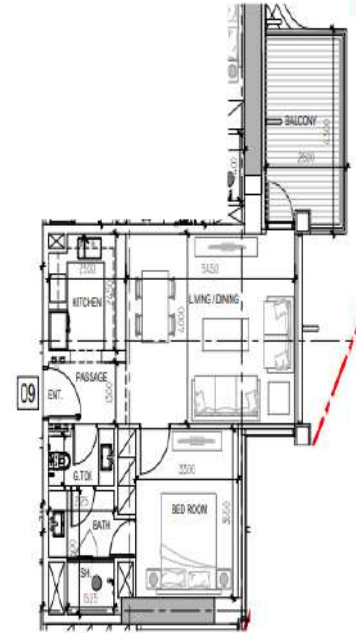

APARTMENT - 2 BED ROOM - TYPE 2B-4S

	SQ.MT.	SQ.FT.
UNIT AREA	88.51	952.72
TERRACE AREA	11.58	125.31
TOTAL AREA	100.17	1078.23

LAYOUTS

DAMAC

BRANDED BY
ZUHAIR MURAD

APARTMENT - 1 BED ROOM-TYPE 1B-F

	SQ.MT	SQ.FT.
UNIT AREA	69.59	698.12
BALCONY AREA	12.20	131.32
TOTAL AREA	81.79	740.44

2ND FLOOR
KEY PLAN

APARTMENT - 1 BED ROOM-TYPE 1B-E

	SQ.MT	SQ.FT.
UNIT AREA	60.31	655.44
BALCONY AREA	10.44	113.99
TOTAL AREA	71.37	769.23

2ND FLOOR
KEY PLAN

APARTMENT - 1 BED ROOM-TYPE 1B-D

	SQ.MT	SQ.FT.
UNIT AREA	69.75	750.79
BALCONY AREA	13.21	142.84
TOTAL AREA	83.02	893.63

2ND FLOOR
KEY PLAN

LAYOUTS

DAMAC

BRANDED BY
ZUHAIR MURAD

APARTMENT - 2 BED ROOM - TYPE 2B -A3

	SQ.MT.	SQ.FT.
UNIT AREA	17.05	182.39
BALCONY AREA	0.59	200.10
TOTAL AREA	180.14	1142.48

APARTMENT - 2 BED ROOM - TYPE 2B -A2