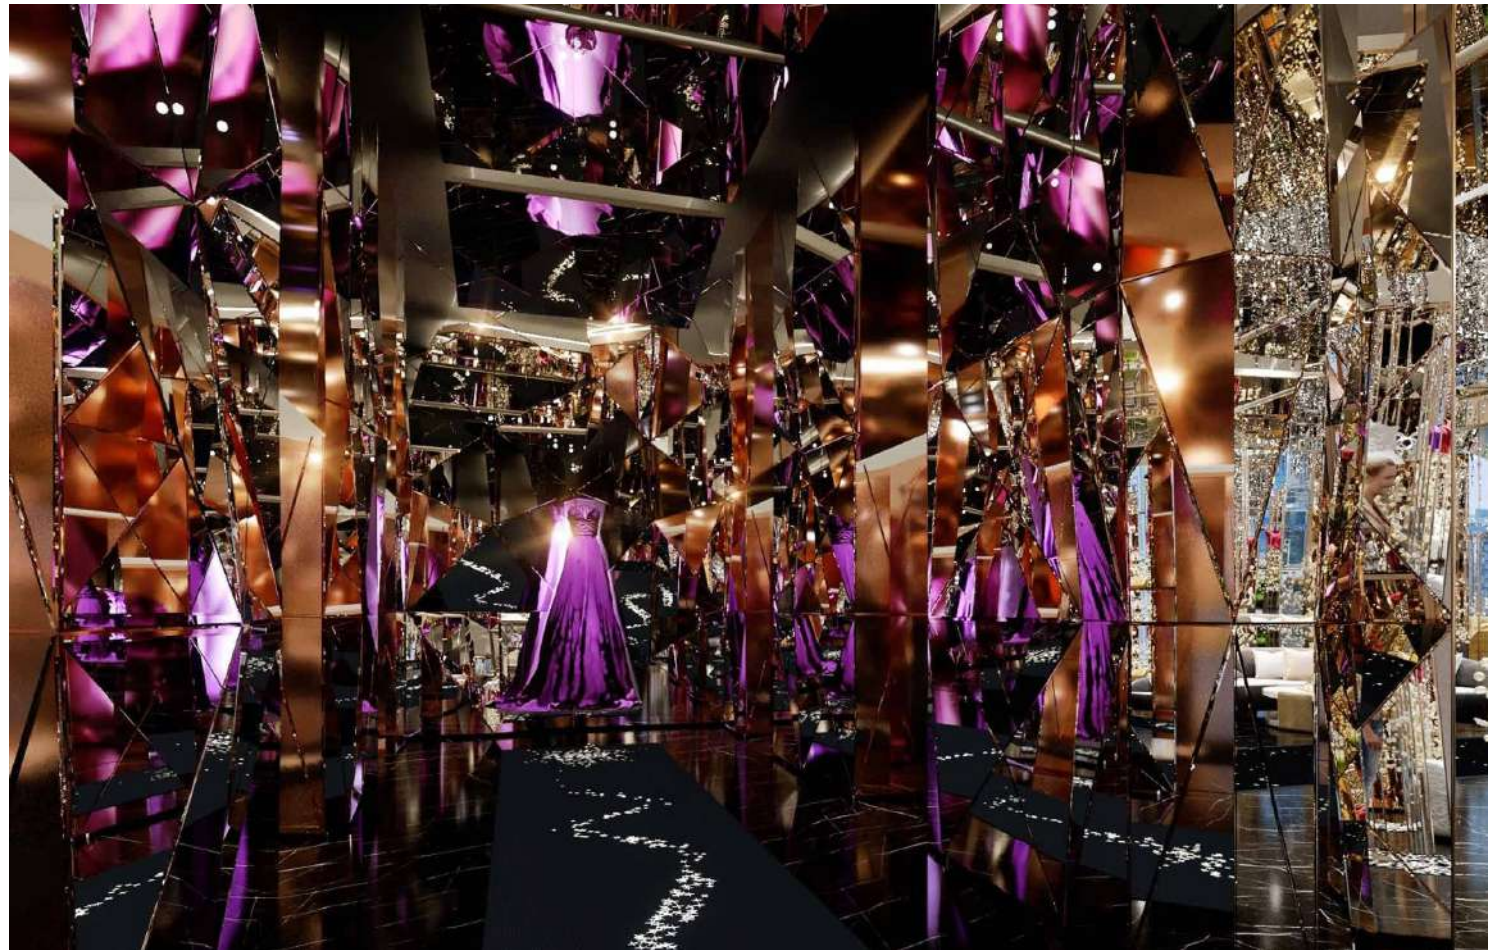

BRANDED BY
ZUHAIR MURAD

Lobby Height – 5 Meters

GRAND LOBBY

DAMAC

BRANDED BY
ZUHAIR MURAD

GYM

BRANDED BY

BAR