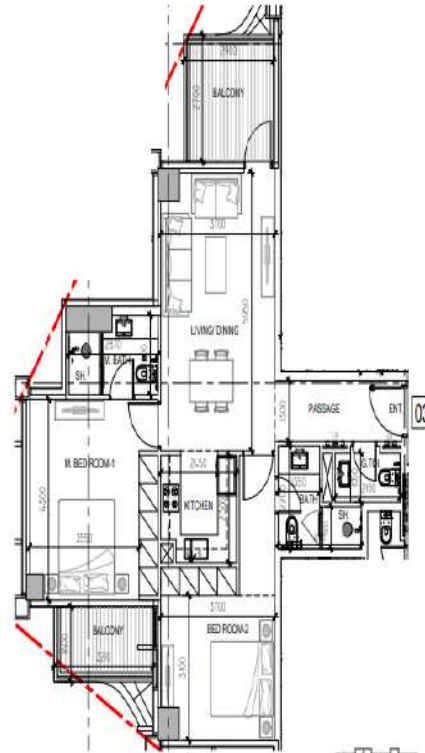

LAYOUTS

DAMAC

BRANDED BY
ZUHAIR MURAD

APARTMENT - 2 BED ROOM - TYPE 2B-C

	SQ.MT	SQ.FT
UNIT AREA	87.38	940.24
BALCONY AREA	13.47	145.70
TOTAL AREA	100.85	1085.94

1ST FLOOR
KEY PLAN

APARTMENT - 2 BED ROOM - TYPE 2B-B