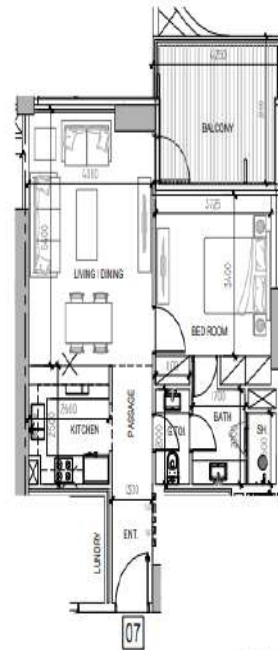

TYPES

ELEGANCE

TOWER

1 BEDROOM - C
LEVEL 2-25

SALEABLE AREA:
75,71 SQ.M - 814,94 SQ.FT

1 BEDROOM - B
LEVEL 1-25

SALEABLE AREA:
76,85 SQ.M - 827,21 SQ.FT

FLOOR PLANS

TYOLOGIES

ELEGANCE

TOWER

2 BEDROOM – A
LEVEL 1

SALEABLE AREA:
128.17 SQ.M – 1379.61 SQ.FT

2 BEDROOM – A3
LEVEL 2-9 / 11-15 / 17-25

SALEABLE AREA:
107.08 SQ.M – 1152.60 SQ.FT

LAYOUTS

DAMAC

BRANDED BY
ZUHAIR MURAD

APARTMENT - 1 BED ROOM-TYPE 1B-C

	SQ.MT.	SQ.FT.
UNIT AREA	43.38	463.22
BALCONY AREA	12.22	131.94
TOTAL AREA	75.61	813.87

APARTMENT - 1 BED ROOM-TYPE 1B-B

	SQ.MT.	SQ.FT.
UNIT AREA	58.11	628.94
BALCONY AREA	12.32	133.18
TOTAL AREA	70.43	754.34