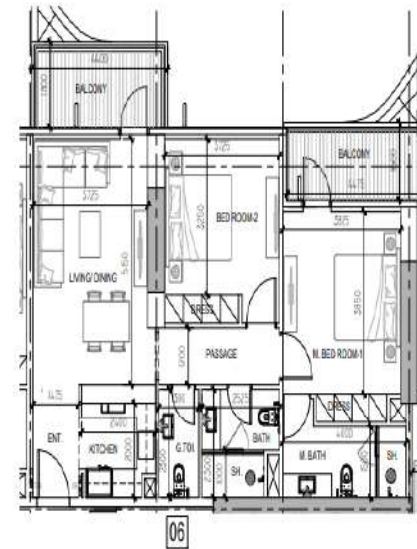

2ND FLOOR
KEY PLAN

LAYOUTS

DAMAC

BRANDED BY
ZUHAIR MURAD

APARTMENT - 2 BED ROOM - TYPE 2B -A3

	SQ.MT.	SQ.FT.
UNIT AREA	17.05	182.39
BALCONY AREA	0.59	200.10
TOTAL AREA	180.14	1142.48

APARTMENT - 2 BED ROOM - TYPE 2B -A2