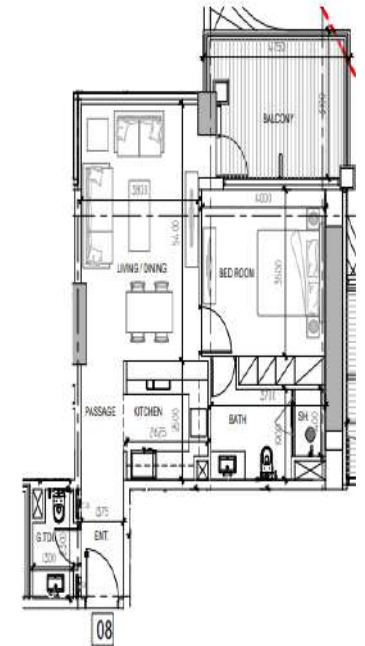

2ND FLOOR
KEY PLAN

APARTMENT - 1 BED ROOM-TYPE 1B-E

	SQ.MT	SQ.FT.
UNIT AREA	60.31	655.44
BALCONY AREA	10.44	113.99
TOTAL AREA	71.37	769.23

2ND FLOOR
KEY PLAN

APARTMENT - 1 BED ROOM-TYPE 1B-D

	SQ.MT	SQ.FT.
UNIT AREA	69.75	750.79
BALCONY AREA	13.21	142.84
TOTAL AREA	83.02	893.63

2ND FLOOR
KEY PLAN

LAYOUTS

DAMAC

BRANDED BY
ZUHAIR MURAD

APARTMENT - 2 BED ROOM - TYPE 2B -A3

	SQ.MT.	SQ.FT.
UNIT AREA	17.05	182.39
BALCONY AREA	0.59	200.10
TOTAL AREA	180.14	1142.48

APARTMENT - 2 BED ROOM - TYPE 2B -A2