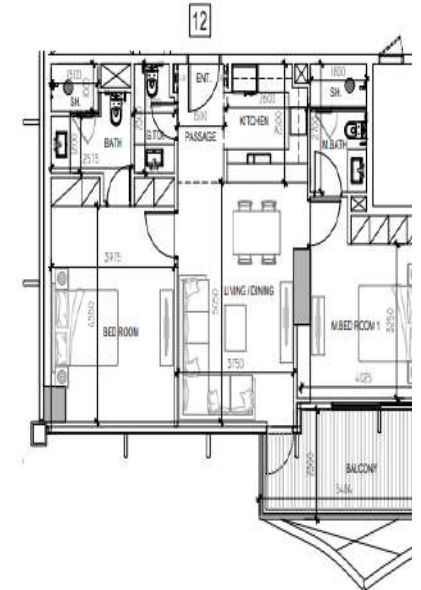

TYOLOGIES

ELEGANCE

TOWER

2 BEDROOM – A
LEVEL 1

SALEABLE AREA:
128.17 SQ.M – 1379.61 SQ.FT

2 BEDROOM – A3
LEVEL 2-9 / 11-15 / 17-25

SALEABLE AREA:
107.08 SQ.M – 1152.60 SQ.FT

LAYOUTS

DAMAC

BRANDED BY
ZUHAIR MURAD

APARTMENT - 1 BED ROOM-TYPE 1B-C

	SQ.MT.	SQ.FT.
UNIT AREA	43.38	463.22
BALCONY AREA	12.22	131.94
TOTAL AREA	75.61	813.87

APARTMENT - 1 BED ROOM-TYPE 1B-B

	SQ.MT.	SQ.FT.
UNIT AREA	58.11	628.94
BALCONY AREA	12.32	133.18
TOTAL AREA	70.43	754.34

APARTMENT - 2 BED ROOM - TYPE 2B-4S

	SQ.MT.	SQ.FT.
UNIT AREA	88.51	952.72
TERRACE AREA	11.58	125.31
TOTAL AREA	100.17	1078.23

LAYOUTS

DAMAC

BRANDED BY
ZUHAIR MURAD

APARTMENT - 1 BED ROOM-TYPE 1B-F

	SQ.MT	SQ.FT.
UNIT AREA	69.59	698.12
BALCONY AREA	12.20	131.32
TOTAL AREA	81.79	740.44