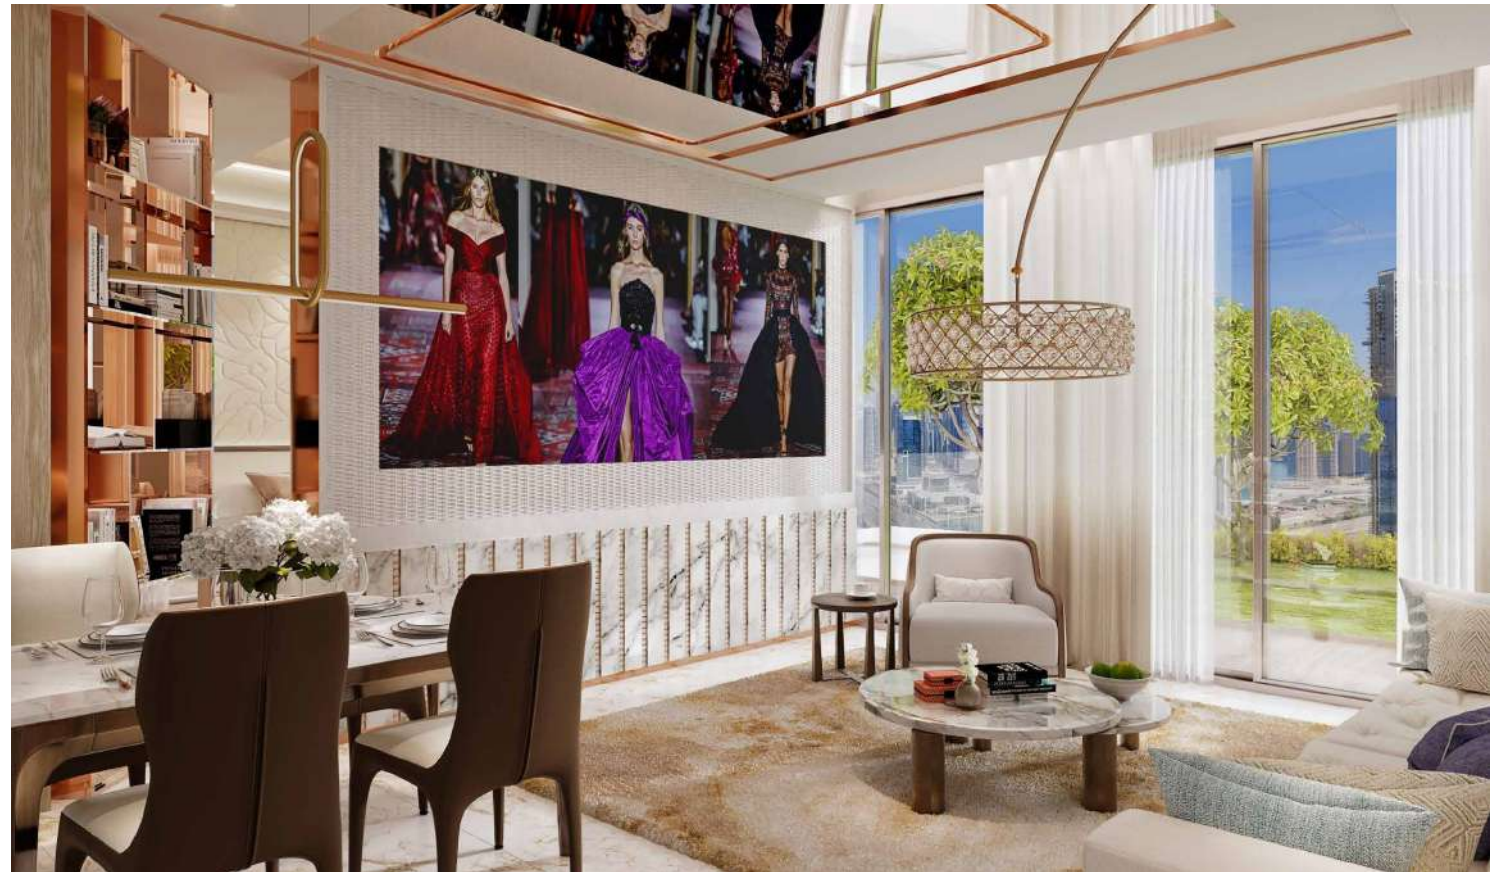

BRANDED BY
ZUHAIR MURAD

LIVING ROOM

SECRET DOOR OPENED

DAMAC