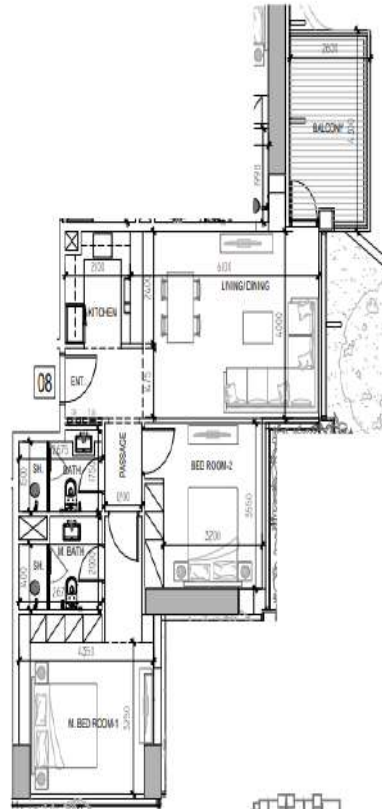

2ND FLOOR
KEY PLAN

LAYOUTS

DAMAC

BRANDED BY
ZUHAIR MURAD

APARTMENT - 2 BED ROOM - TYPE 2B -A3

	SQ.MT.	SQ.FT.
UNIT AREA	17.05	182.39
BALCONY AREA	0.59	200.10
TOTAL AREA	180.14	1142.48

APARTMENT - 2 BED ROOM - TYPE 2B -A2

	SQ.MT.	SQ.FT.
UNIT AREA	11.30	121.75
BALCONY AREA	11.11	120.64
TOTAL AREA	108.41	1142.40

APARTMENT - 2 BED ROOM-TYPE 2B -A1

	SQ.MT.	SQ.FT.
UNIT AREA	16.05	172.24
BALCONY AREA	14.40	155.06
TOTAL AREA	100.45	1081.24

LAYOUTS

DAMAC

BRANDED BY
ZUHAIR MURAD

APARTMENT - 2 BED ROOM - TYPE 2B-C

	SQ.MT	SQ.FT
UNIT AREA	87.38	940.24
BALCONY AREA	13.47	145.70
TOTAL AREA	100.85	1085.94

1ST FLOOR
KEY PLAN

APARTMENT - 2 BED ROOM - TYPE 2B-B